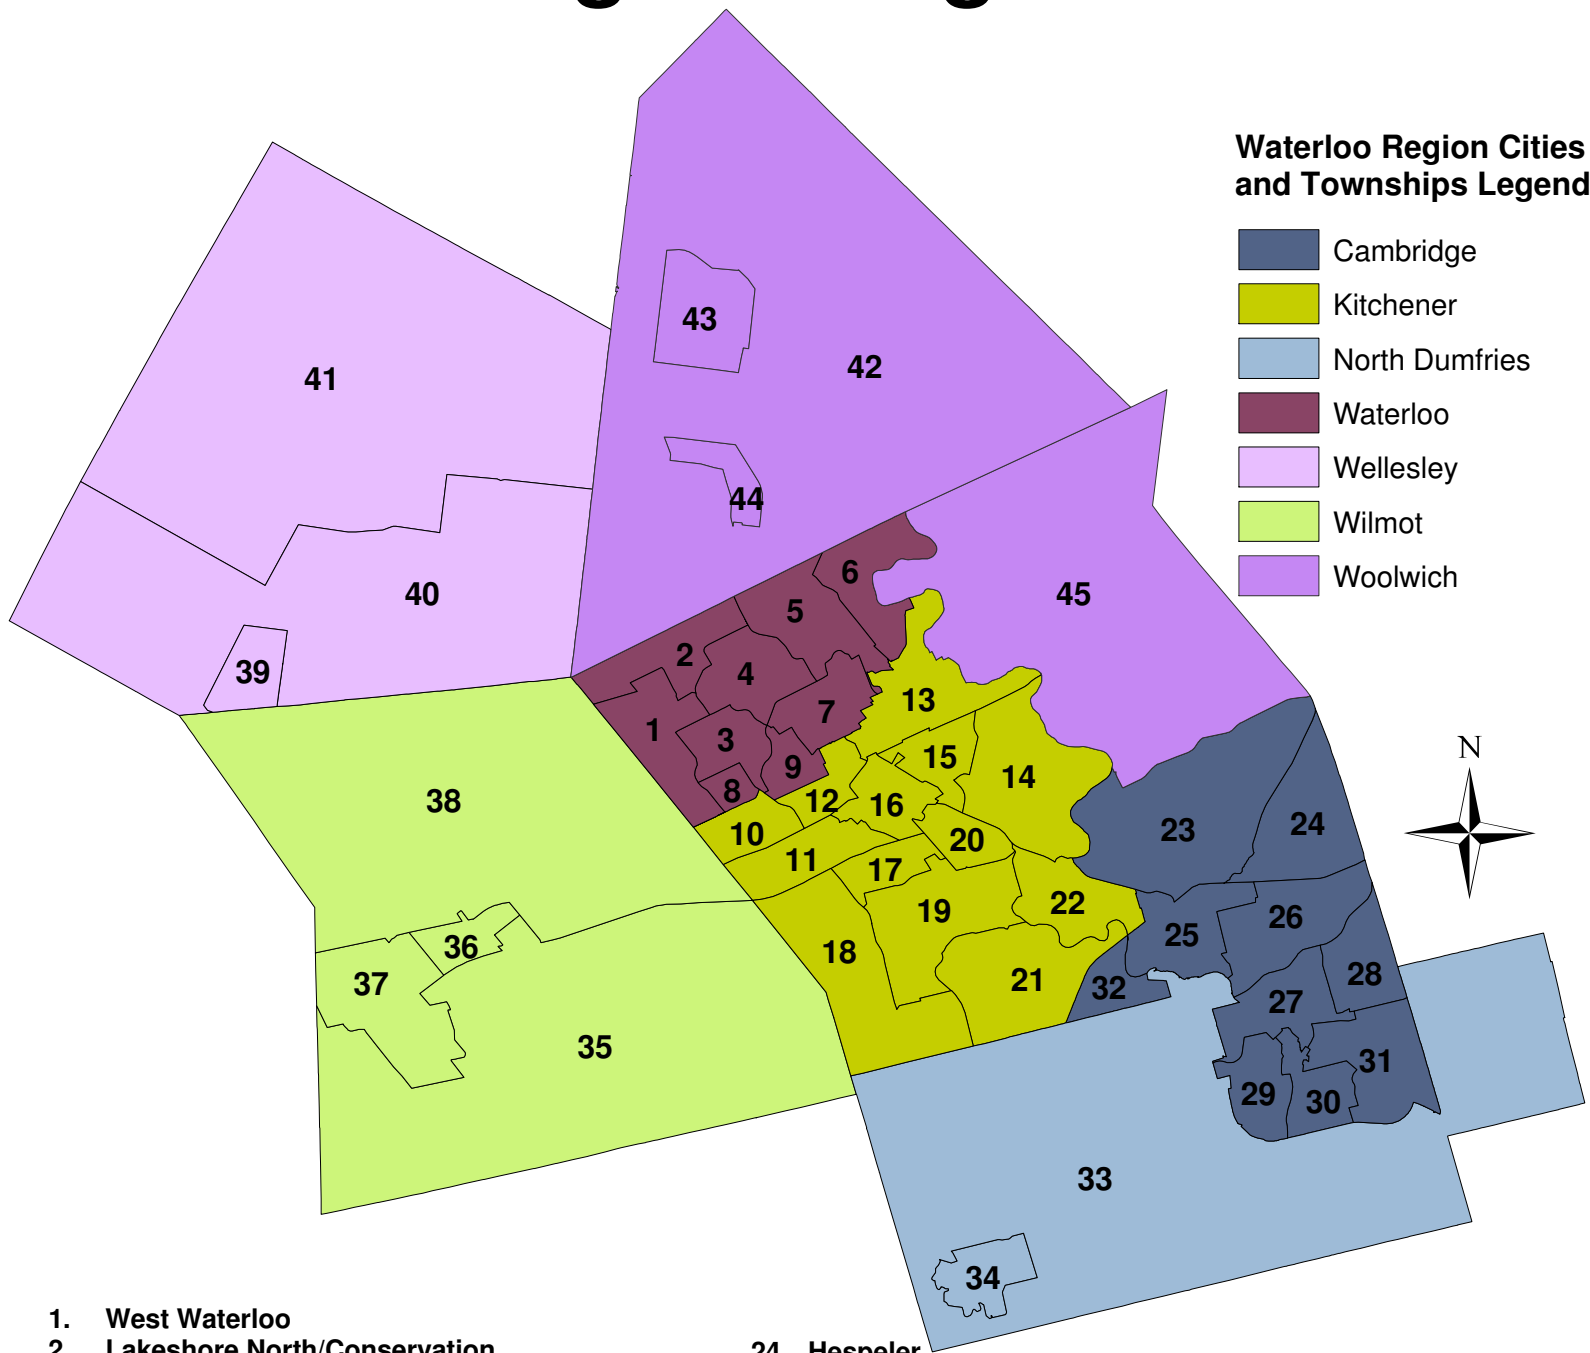

Waterloo Region Neighbourhoods

- | | |
|---|-------------------------------------|
| 1. West Waterloo | 24. Hespeler |
| 2. Lakeshore North/Conservation | 25. Central Preston/Preston Heights |
| 3. Beechwood | 26. Langs/Industrial |
| 4. Columbia/Lakeshore | 27. North Galt/Elgin Park |
| 5. Lincoln/Dearborn | 28. Shades Mills |
| 6. Eastbridge/Lexington | 29. Southwood/Southwest Galt |
| 7. Central Waterloo | 30. Galt City Centre/South Galt |
| 8. Westvale | 31. South East Galt |
| 9. Westmount | 32. Blair |
| 10. Highland West | 33. North Dumfries/Beverly |
| 11. Forest Heights/Forest Hill/Lakeside | 34. Ayr |
| 12. Victoria Hills/Cherry Hill/Grand River Hospital | 35. New Dundee/Mannheim |
| 13. Bridgeport/Breithaupt/Mt. Hope | 36. Baden |
| 14. Grand River/Stanley Park/Chicopee | 37. New Hamburg |
| 15. Frederick/Rosemount/Auditorium | 38. North Wilmot |
| 16. Downtown Kitchener & Area | 39. Wellesley Village |
| 17. Alpine/Laurentian | 40. Wellesley Rural South |
| 18. Southwest Kitchener | 41. Wellesley Rural North |
| 19. Country Hills/Huron Area | 42. Woolwich Rural North |
| 20. Vanier/Rockway | 43. Elmira |
| 21. Doon/Pioneer Park | 44. St. Jacobs |
| 22. Hidden Valley/Pioneer Tower | 45. Woolwich Rural East |
| 23. North Cambridge | |